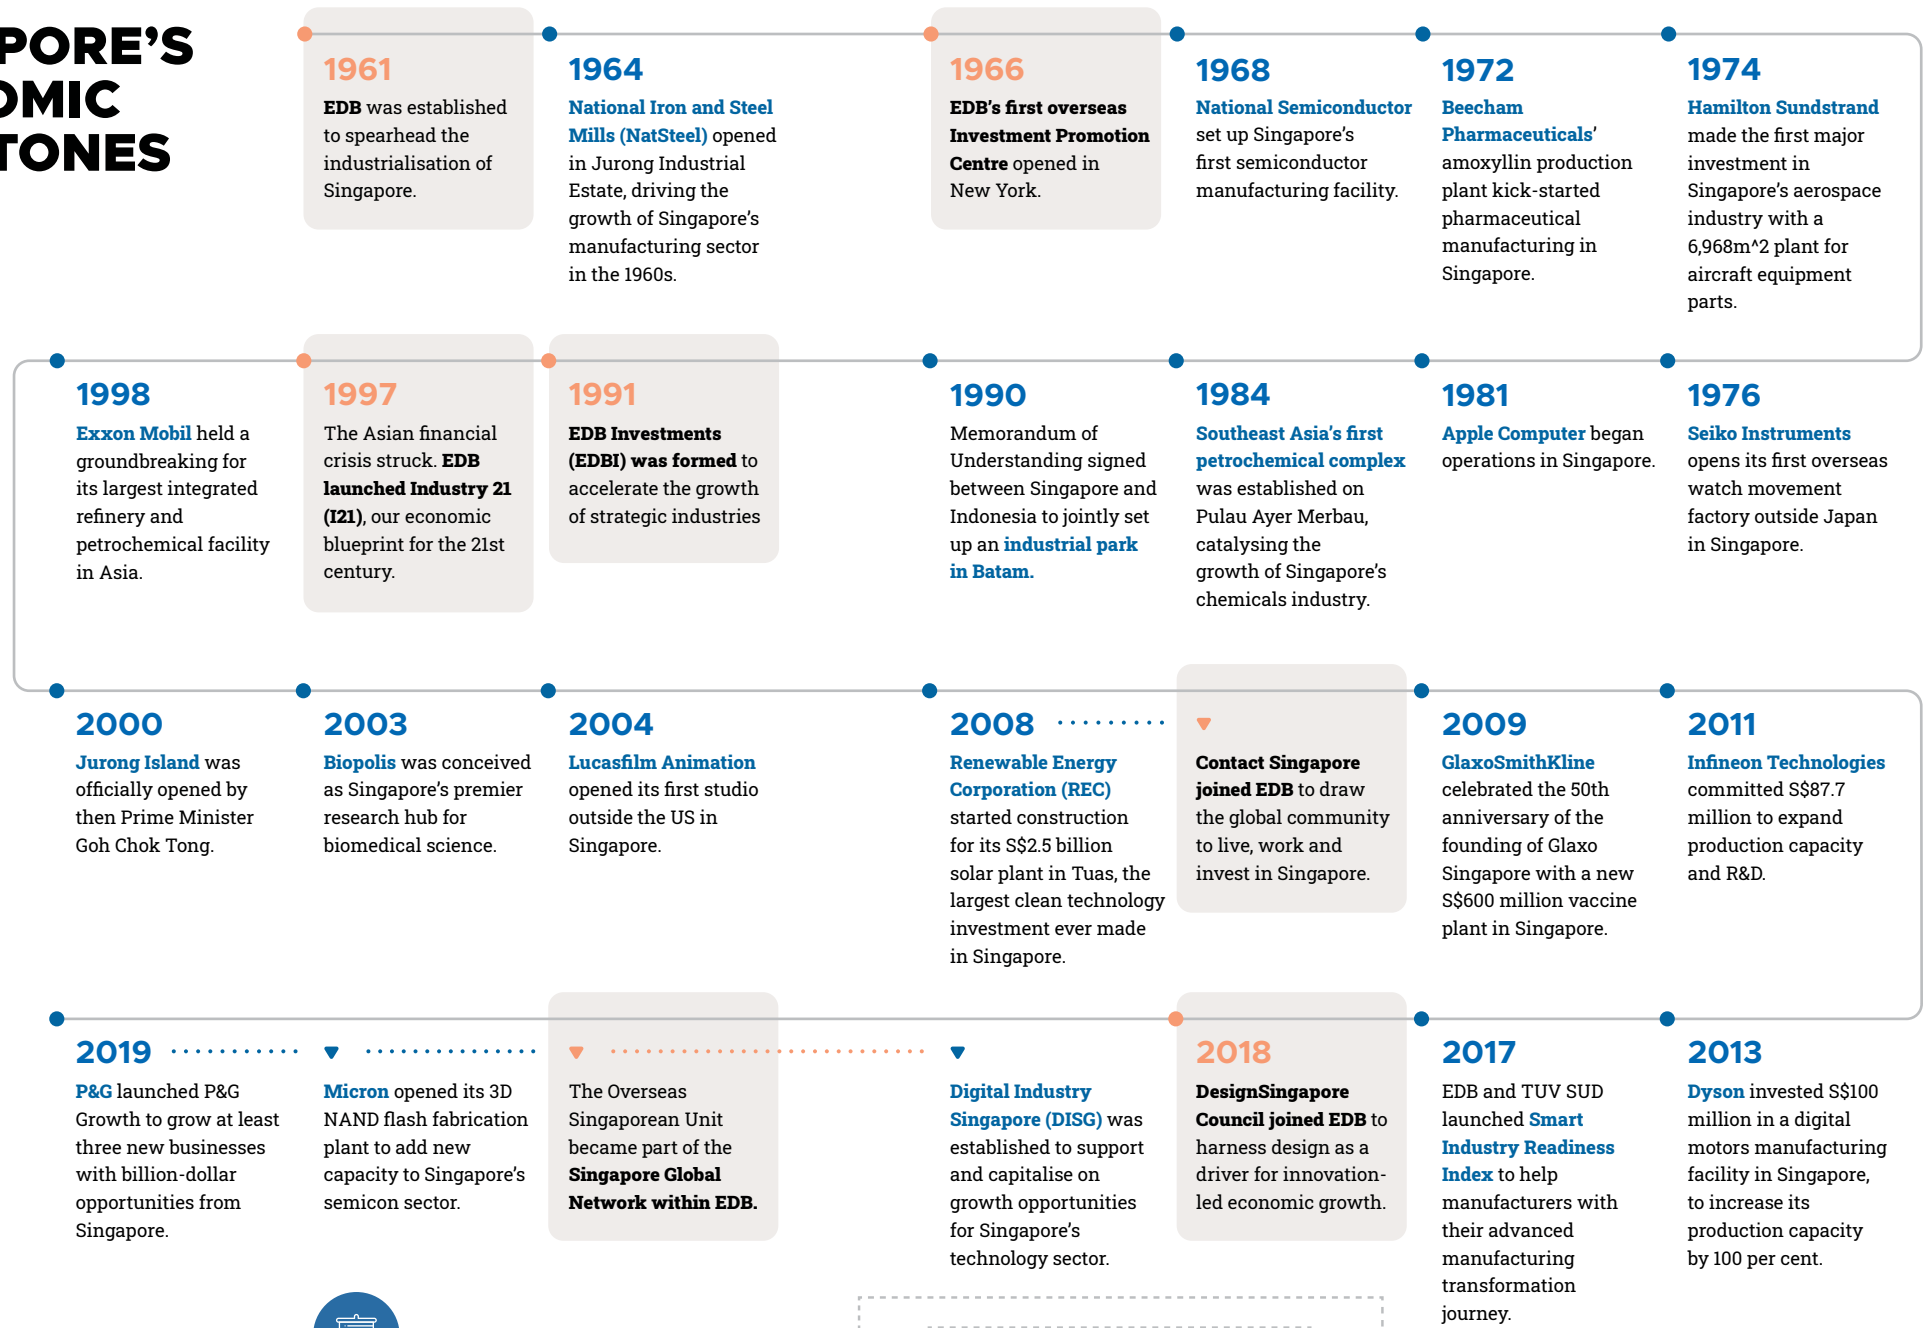

## ABOUT EDB

The Singapore Economic Development Board (EDB) is the lead government agency that plans and executes economic and industrial development strategies for Singapore.

# SINGAPORE'S ECONOMIC MILESTONES

---